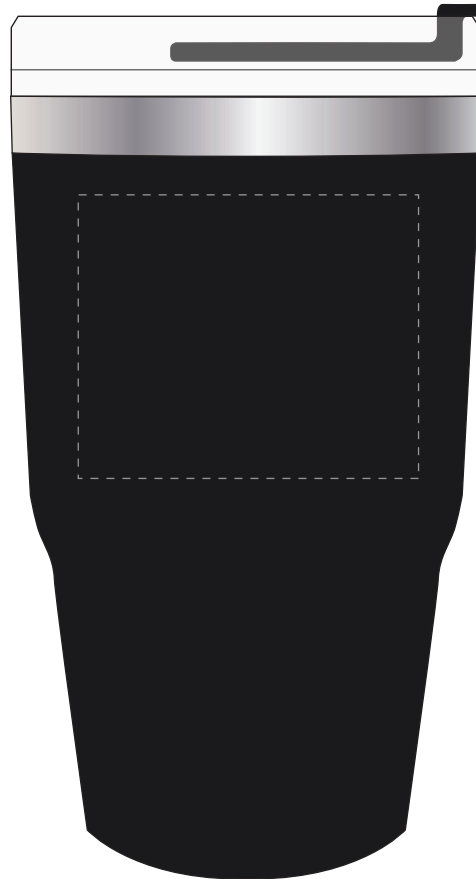

Your Ref:	Quantity:	Product Code: MG1024
Our Ref:	Version: 1	Product Colour: BLACK

PRINTING CONCERNS:**PRODUCT INFO: LOGO MAY NOT LINE UP TO SIPPER**

Please note that this product has Sustainability Markings that are not visible from this perspective

We stock this item in the following colours

**PANTONE REFERENCE(S)**

● Engraving

ARTWORK SCALE 75%

ARTWORK SCALE 100%
Max engraving area: 60mm x 50mm

Product Image for visualisation
- colours may vary

The dashed line is to demonstrate print area and will not appear on your printed item